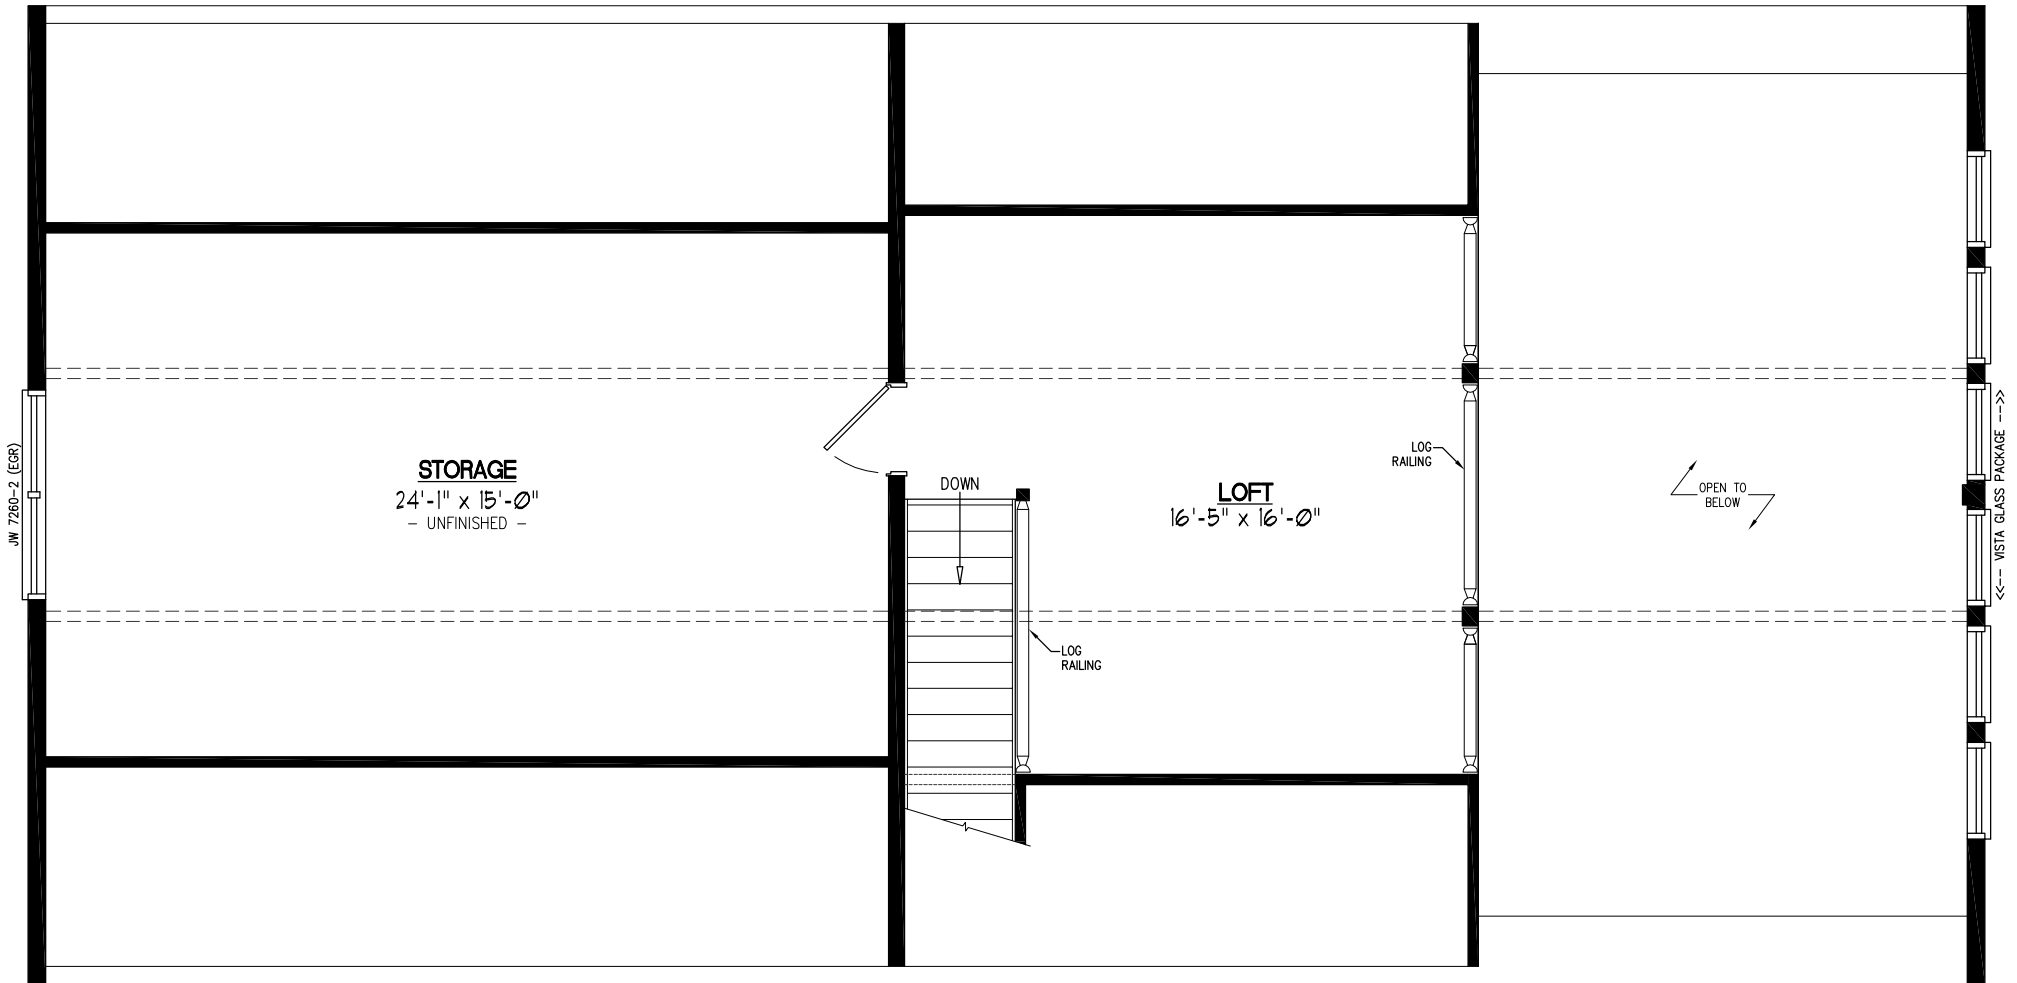

28x56 MOUNTAINEER DELUXE Plan #28MD1408

28x56 MOUNTAINEER DELUXE Plan #28MD1408 2nd Floor