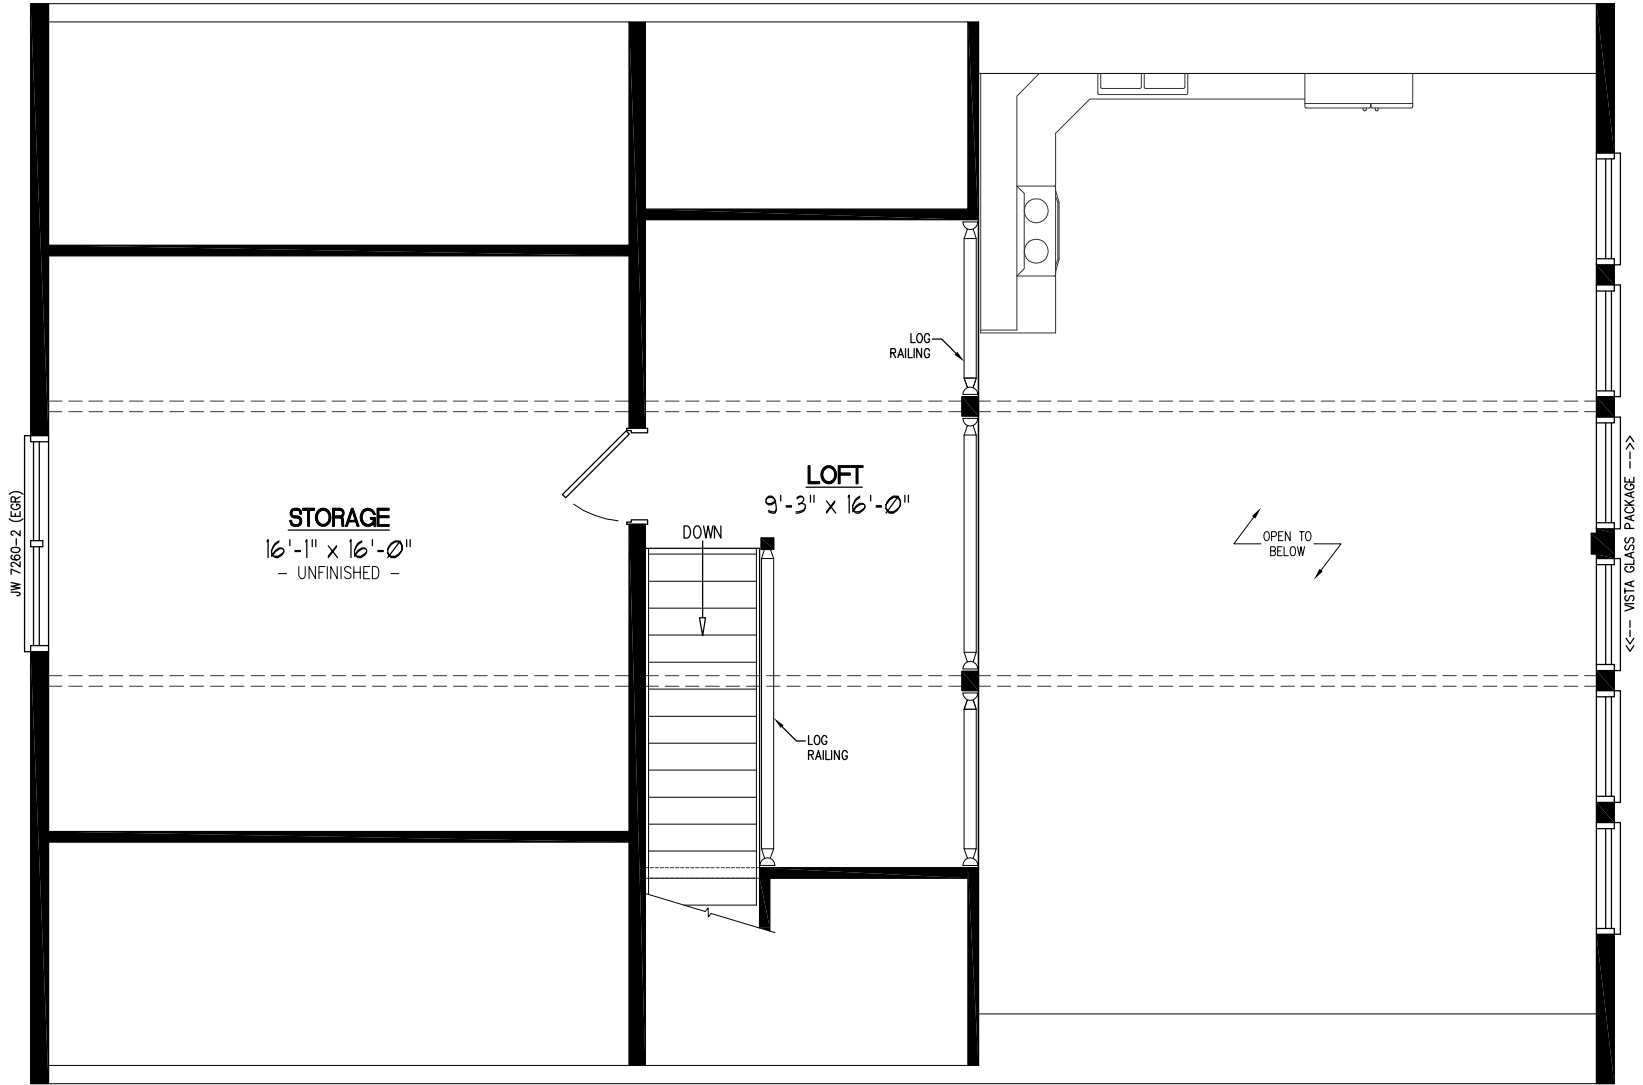

30x44 MOUNTAINEER DELUXE Plan #30MD1404

30x44 MOUNTAINEER DELUXE Plan #30MD1404 2nd Floor