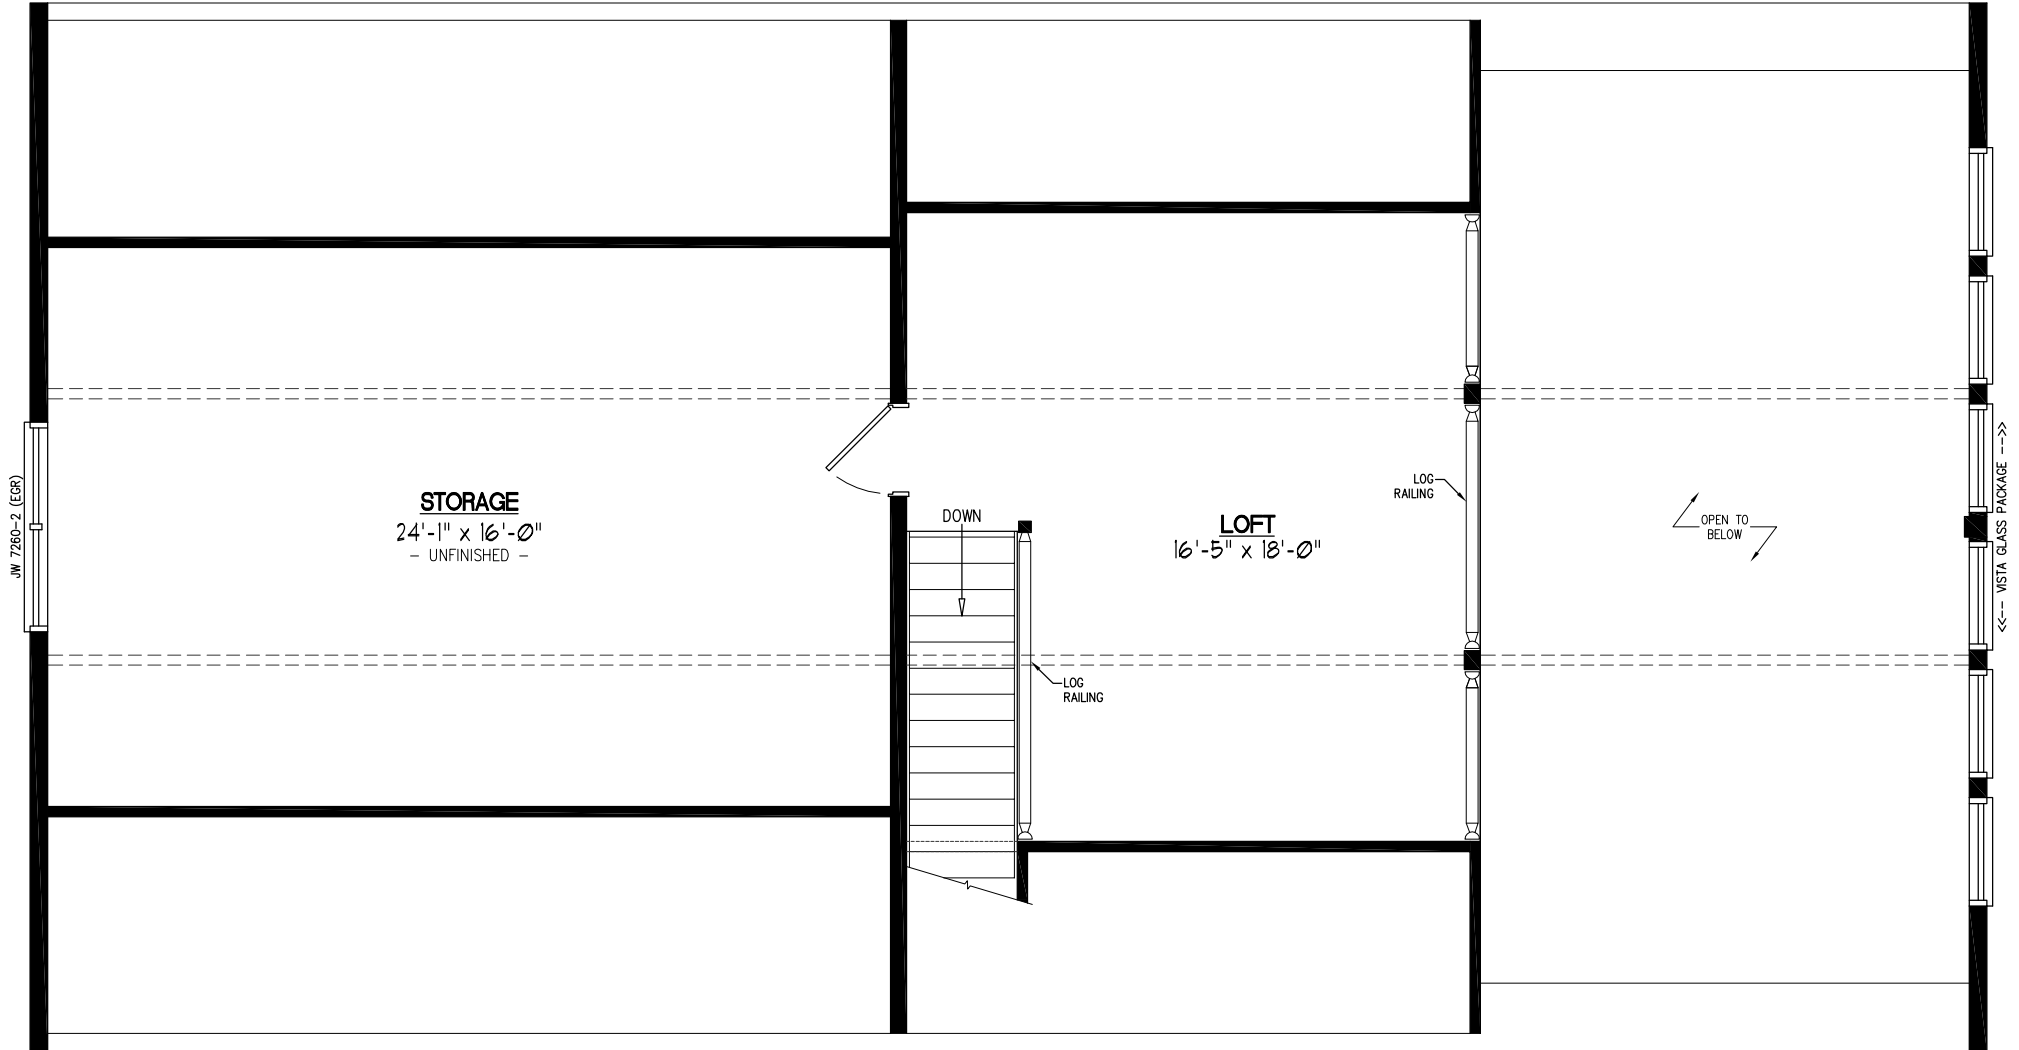

30x56 MOUNTAINEER DELUXE Plan #30MD1408

30x56 MOUNTAINEER DELUXE Plan #30MD1408 2nd Floor